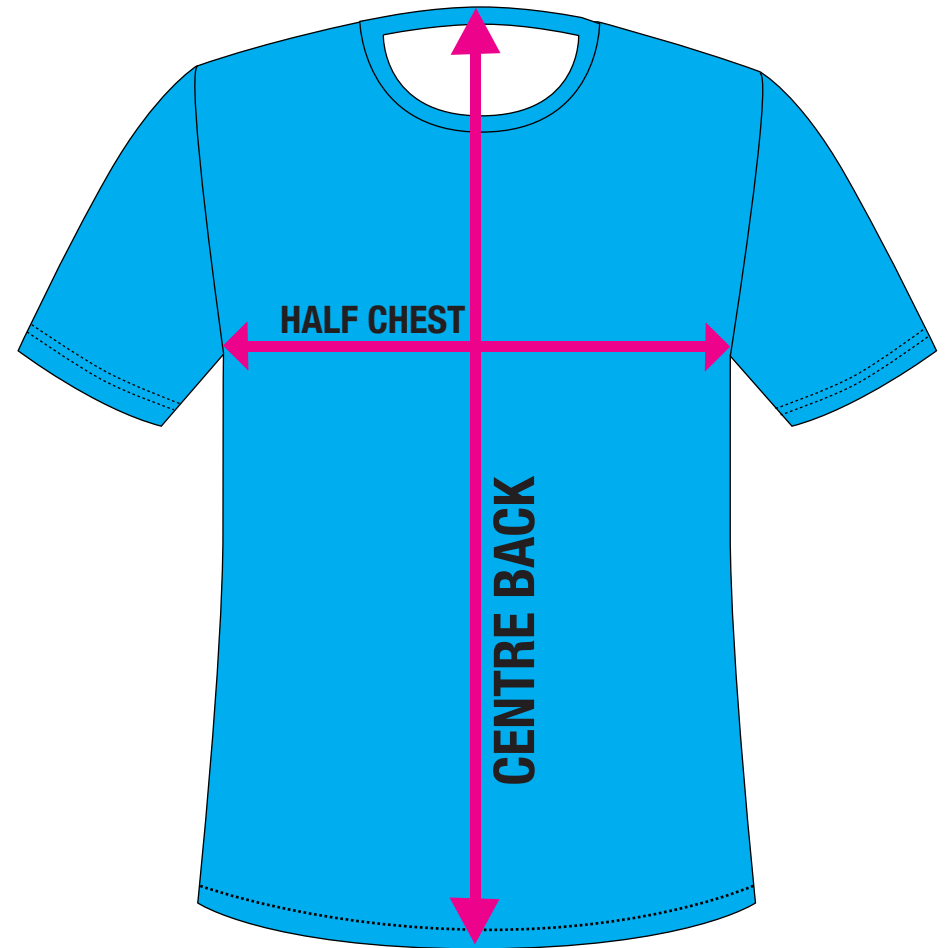

TRAINING TOP KIDS SIZES

Kids Short Sleeve Tee
Style No: KT004SC
Size Range: 2-16

Size	2	3	4	6	8	10	12	14	16
Half chest (cm)	34	36	38	40	42	44	46	48	50.5
Centre back (cm)	51	53	55	57	59	61	64	67	71

All measurements above subject to +/- 1-2cm tolerance