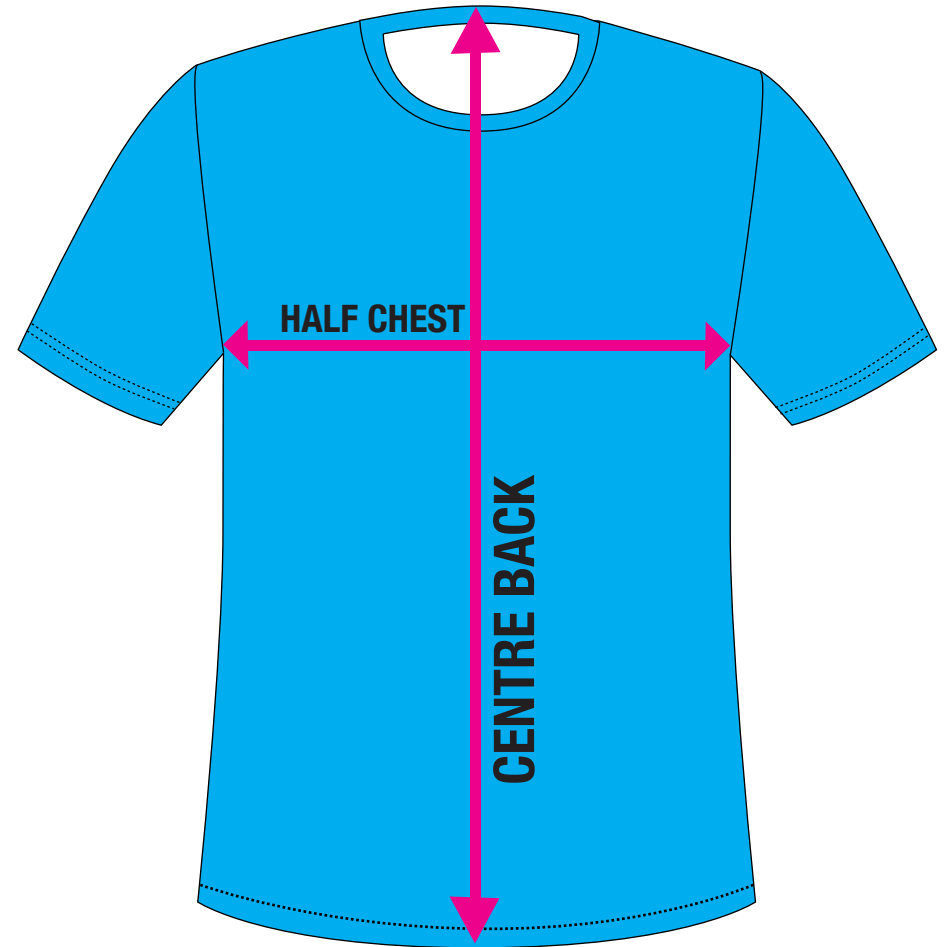

# TRAINING TOP ADULT SIZES

Mens Crew Neck Tee  
 Style No: MT004SC  
 Size Range: XS-5XL

Size	XS	S	M	L	XL	2XL	3XL	4XL	5XL
Half chest (cm)	50	53	56	59	62	65	68	72	76
Centre back (cm)	71.5	73	74.5	76	79	82	85	87	89

All measurements above subject to +/- 1-2cm tolerance